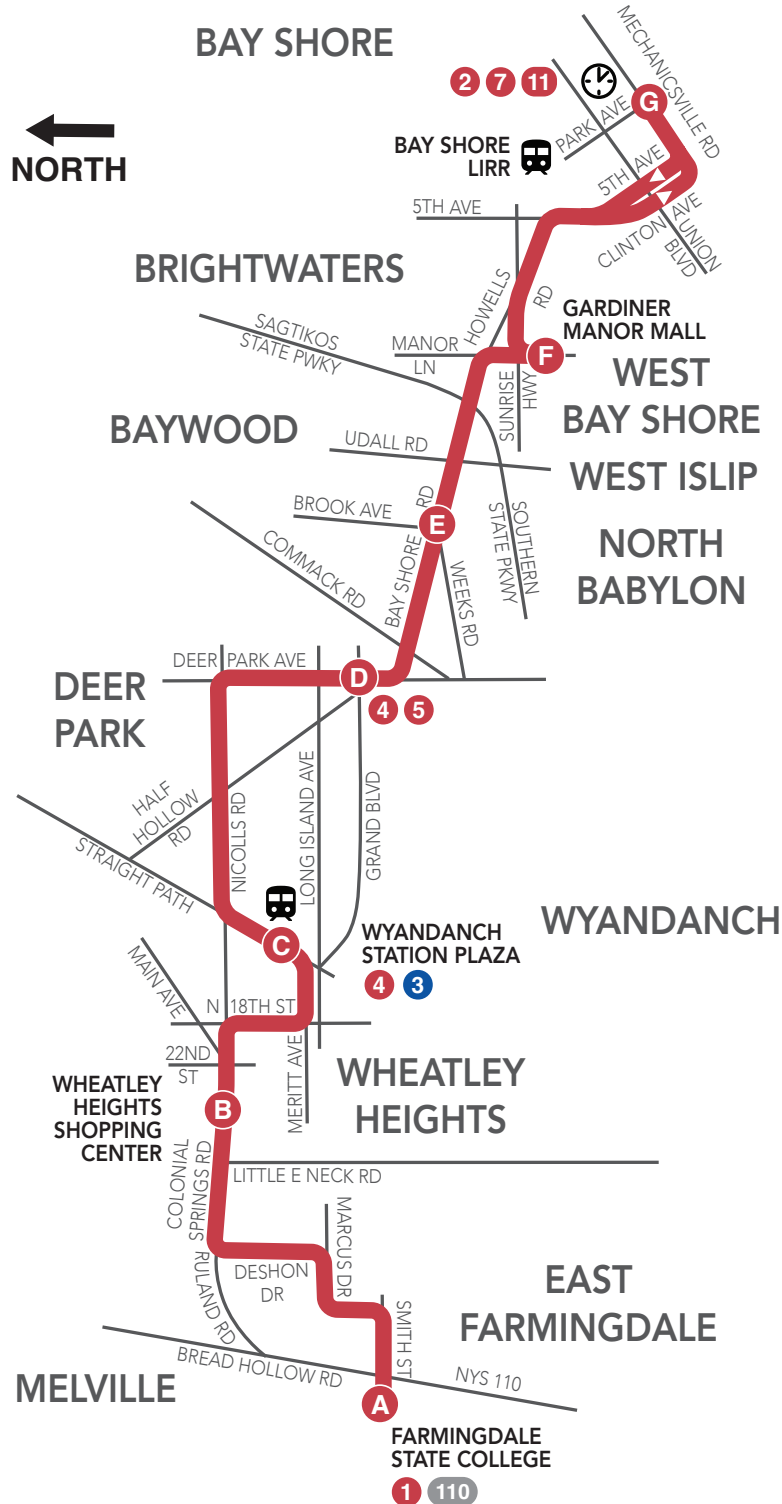

12 Farmingdale State College to Bay Shore

Every 30 Minutes
On Weekdays

- Farmingdale State College**
- Melville**
- Wheatley Heights**
- Wyandanch - Station Plaza**
- Deer Park**
- North Babylon**
- West Islip**
- Gardiner Manor Mall**
- Bay Shore**

Weekdays

Every 30 Minutes
Before 6 pm
Every 60 Minutes
After 6 pm

**Weekends and
Holidays**

Every 60 Minutes

12 Farmingdale to Bay Shore

ROUTE MAP

- Route 12**
- A Timepoint**
- Timed Transfer Location***
- Available Transfers**
- LIRR Station**
- Point of Interest**